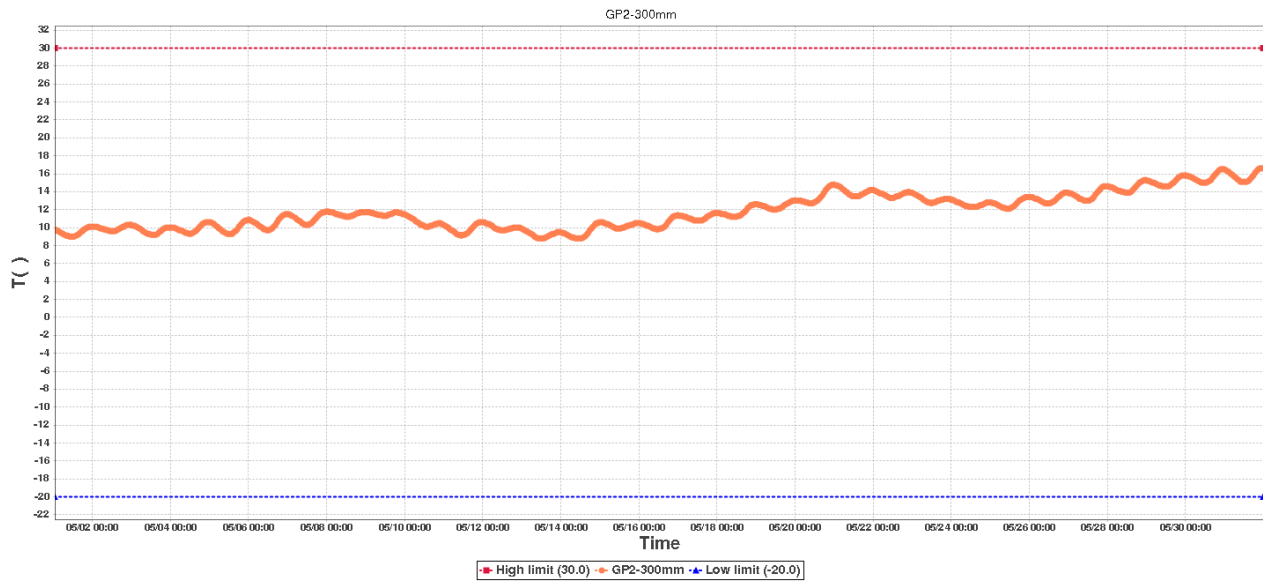

Data List

Logging Time	GP1-100mm	GP2-300mm
	T( )	T( )
2020/05/31 23:39:00(GMT+00:00)	17.3	16.6
2020/05/31 22:39:04(GMT+00:00)	17.8	16.6
2020/05/31 21:39:09(GMT+00:00)	18.4	16.6
2020/05/31 20:39:14(GMT+00:00)	19.0	16.5
2020/05/31 19:39:20(GMT+00:00)	19.7	16.3
2020/05/31 18:39:25(GMT+00:00)	19.9	16.1
2020/05/31 17:39:31(GMT+00:00)	19.9	15.8
2020/05/31 16:39:37(GMT+00:00)	19.9	15.6
2020/05/31 15:39:40(GMT+00:00)	19.4	15.4
2020/05/31 14:39:46(GMT+00:00)	18.7	15.2
2020/05/31 13:39:51(GMT+00:00)	17.7	15.1
2020/05/31 12:39:56(GMT+00:00)	16.5	15.1
2020/05/31 11:40:01(GMT+00:00)	15.7	15.1
2020/05/31 10:40:07(GMT+00:00)	15.4	15.1
2020/05/31 09:40:12(GMT+00:00)	15.2	15.1
2020/05/31 08:39:45(GMT+00:00)	14.9	15.3
2020/05/31 07:39:50(GMT+00:00)	14.6	15.4
2020/05/31 06:39:56(GMT+00:00)	14.5	15.6
2020/05/31 05:40:01(GMT+00:00)	14.7	15.7
2020/05/31 04:40:07(GMT+00:00)	15.0	15.9
2020/05/31 03:38:50(GMT+00:00)	15.4	16.0
2020/05/31 02:38:19(GMT+00:00)	15.8	16.2
2020/05/31 01:38:50(GMT+00:00)	16.2	16.3
2020/05/31 00:38:24(GMT+00:00)	16.7	16.4
2020/05/30 23:38:29(GMT+00:00)	17.2	16.5
2020/05/30 22:38:31(GMT+00:00)	17.7	16.5
2020/05/30 21:38:36(GMT+00:00)	18.3	16.5
2020/05/30 20:38:40(GMT+00:00)	18.9	16.4
2020/05/30 19:38:43(GMT+00:00)	19.4	16.2
2020/05/30 18:38:48(GMT+00:00)	19.9	16.0
2020/05/30 17:38:52(GMT+00:00)	20.1	15.8
2020/05/30 16:38:55(GMT+00:00)	20.2	15.6
2020/05/30 15:39:00(GMT+00:00)	19.8	15.3
2020/05/30 14:39:04(GMT+00:00)	19.0	15.2
2020/05/30 13:39:47(GMT+00:00)	18.0	15.1
2020/05/30 12:39:08(GMT+00:00)	16.9	15.0