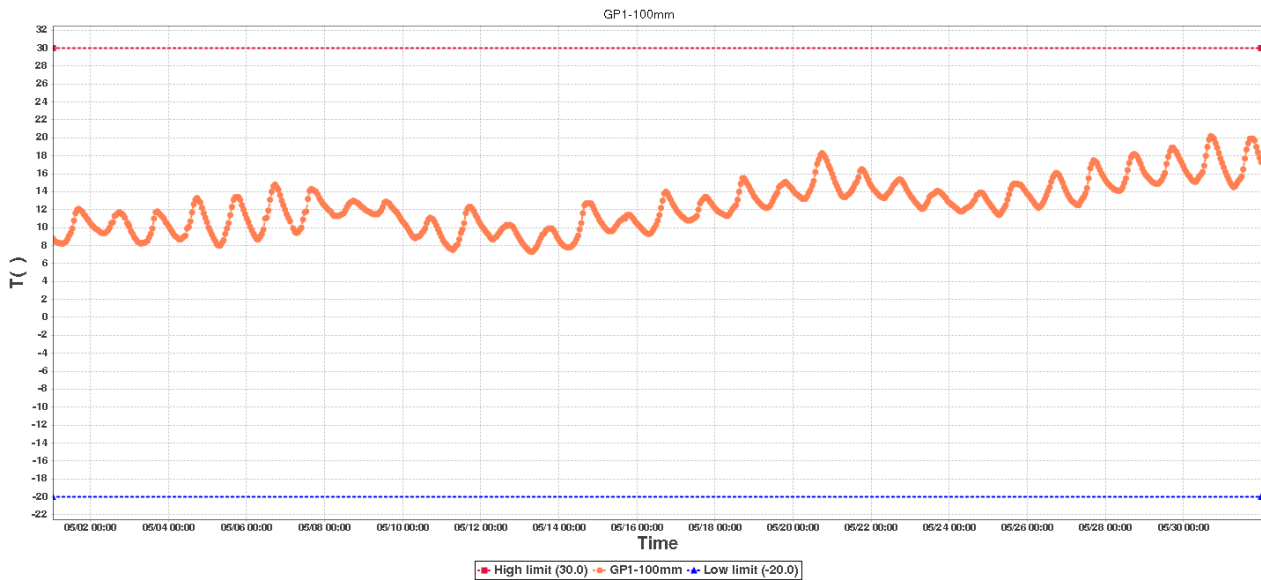

Ground Probe-1 Data Log

Device Information

Device ID:	92173854970390518869	Device SUB-ID:	0
Device Name:	Ground Probe-1	Device Model:	RCW-600WiFi

Description:

Hours to monitor: 743.0

GP1-100mmSummary

High limit:	30.0	Start Time:	2020/05/01 00:54:54(GMT+00:00)
Low limit:	-20.0	End Time:	2020/05/31 23:39:00(GMT+00:00)
Max:	20.2	Data Points:	743
Min:	7.3		
Average:	12.4		